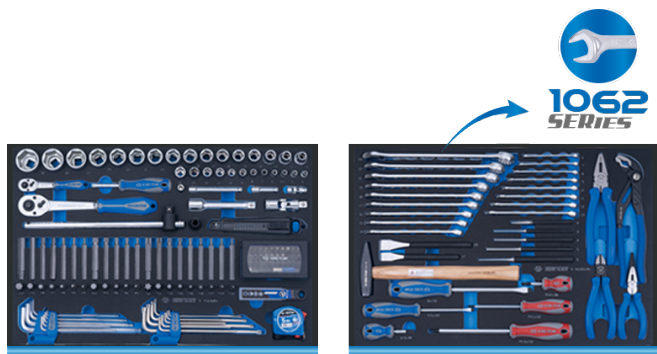

# P938G178MD

**M** EVAWAVE Tools set for trolley - 178 pcs

Weight (kg) : 12.8

991035CRV

		1421	PH1 x 100, PH2 x 38, PH3 x 150
		1422	8 x 150, 5.5 x 100, 6.5 x 38
		1062	6, 7, 8, 9, 10, 11, 12, 13, 14, 15, 16, 17, 18, 19, 21, 22, 24
		761	7610405
		762	7621706, 7622007
		764	7640306, 7640406, 7640565, 7640607
		78210S	782130
		6517C	651710C
		6111	611108
		6311	631106