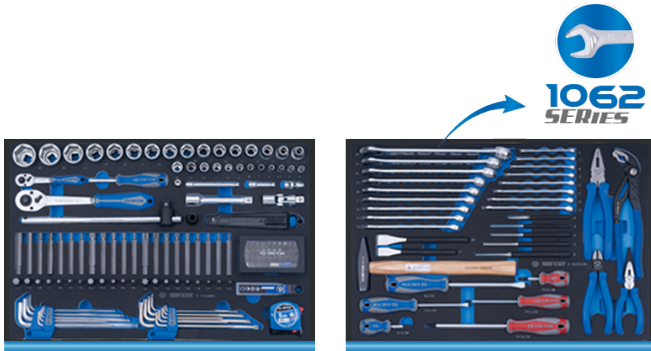

P938G178MD

M EVAWAVE Tools set for trolley - 178 pcs

Weight (kg) : 12.8

991035CRV

		1421	PH1 x 100, PH2 x 38, PH3 x 150
		1422	8 x 150, 5.5 x 100, 6.5 x 38
		1062	6, 7, 8, 9, 10, 11, 12, 13, 14, 15, 16, 17, 18, 19, 21, 22, 24
		761	7610405
		762	7621706, 7622007
		764	7640306, 7640406, 7640565, 7640607
		78210S	782130
		6517C	651710C
		6111	611108
		6311	631106

			6211	621106
 97543MRV				
			2335M	4, 5, 5.5, 6, 7, 8, 9, 10, 11, 12, 13, 14
			4335M	10, 11, 13, 14, 15, 16, 17, 18, 19, 20 21, 22, 24, 27, 30, 32
			1636H	H4, H5, H6, H7, H8, H10, H12
			1636M	M5, M6, M8, M10, M12
			1636T	T20, T25, T27, T30, T40, T45, T50, T55, T60
			1680H	H4, H5, H6, H7, H8, H10, H12
			1680M	M5, M6, M8, M10, M12
			1680T	T20, T25, T27, T30, T40, T45, T50, T55, T60
	 		1120MR	H1.5, H2, H2.5, H3, H4, H5, H6, H8, H10
			1127R	T10H, T15H, T20H, T25H, T27H, T30H, T40H, T45H, T50H
			1025H	H3, H4, H5, H6
			1025S	3.0 x 0.5, 4.0 x 0.5, 5.0 x 0.8, 6.0 x 1.0
			1025U	T10H, T15H, T20H, T25H, T27H, T30H, T40H
			1025P	PH1, PH2 x 2 ø6mm, PH3
			1025T	T10, T15, T20, T25, T27, T30, T40
			1025Z	PZ1, PZ2 x 2, PZ3
			753	75363
			770	770225
			4147	414710M