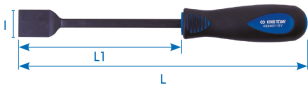

43240115Y1

Wide scraper

- Remove old seals more easily and quickly.

	Length L (mm)	L Width (mm)	Length L1 (mm)	Weight (g)
43240115Y1	260	25	150	149