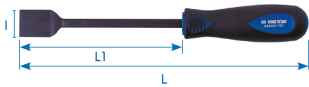

43240115Y1

Wide scraper

- Remove old seals more easily and quickly.

	Length L (mm)	L Width (mm)	Length L1 (mm)	Weight (g)
43240115Y1	260	25	150	149