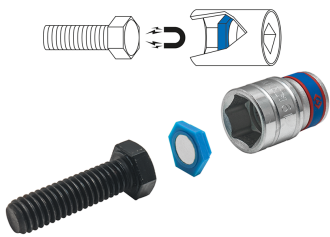

91000M

Magnetic hexagonal insert set for metric sockets - 11pcs

- Plastic insert with integrated magnet
- Powerful retention force
- Universal application for all 6pts & 12pts sockets.

Dimensions (mm)

Weight (g)

91000M

8, 10, 11, 12, 13, 14, 15, 16, 17, 18, 19

42