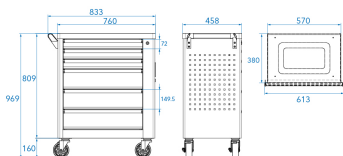

87G386BA

Red BASIC Tool trolley - 6 drawers

- Integrated multifunction worktray
- Extra Side compartment
- Drawers mounted on smooth ball bearing slides
- Black anodized aluminum drawer handles
- Magnetic closing drawers
- Side key central locking for drawers
- Removable side handle
- Maximum load weight 400 kg
- Drawers maximum load weight: 35kg
- 4 wheels (127 x 50 mm) on ball bearings, including 2 guide wheels with brakes

	Drawer Size W x D x H (mm)	Total size excluding wheels W x D x H (mm)	Total size including wheels W x D x H (mm)	Body metal sheet thickness (mm)	Drawers metal sheet thickness (mm)	Weight (kg)
87G386BA	570 x 380 x 72 (3) 570 x 380 x 149.5 (3)	760 x 458 x 809	760 x 458 x 969	0.8	0.7	53.70