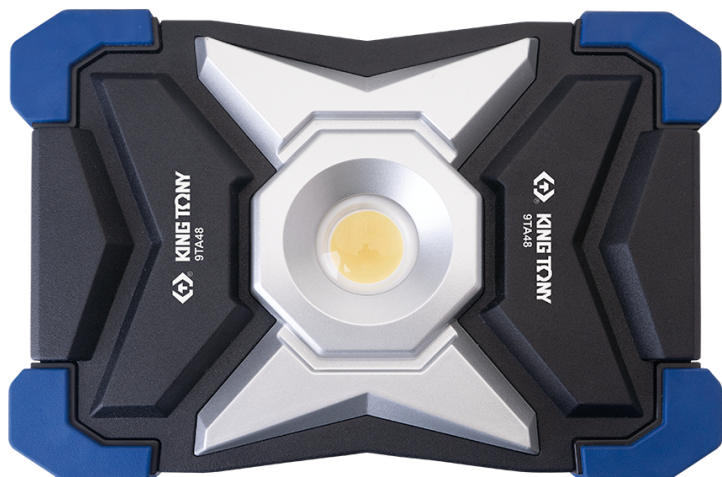

9TA48

Compact 30W COB Flood light (3000 lm)

CE, RoHS
IP65, IK07

- 5 integrated LED indicators with 5 lighting modes:
  - >100% - 3000 lumens (lm) / 3 hours
  - >80% - 2250 lumens (lm) / 4 hours
  - >60% - 1500 lumens (lm) / 6 hours
  - >40% - 750 lumens (lm) / 12 hours
  - >20% - 300 lumens (lm) / 25 hours
- Hangs and is easily placed on the ground or on the walls thanks to:
  - its 180° adjustable handle
  - to the magnetic support 9TA48P05A (not included)
  - to the tripod mount 87162 (not included).
- Aluminum body, nylon support and handle, rubber edge protections
- Color temperature: 6500 kelvin (white light)
- Powerbank function: allows you to charge all your mobile devices (via USB-A output)
- Accessories: 1 5V 2A mains charger, 1 USB-C cable
- Li-ion rechargeable battery 7.4 V, 5200 mAh
- Charging time: 4.5 hours