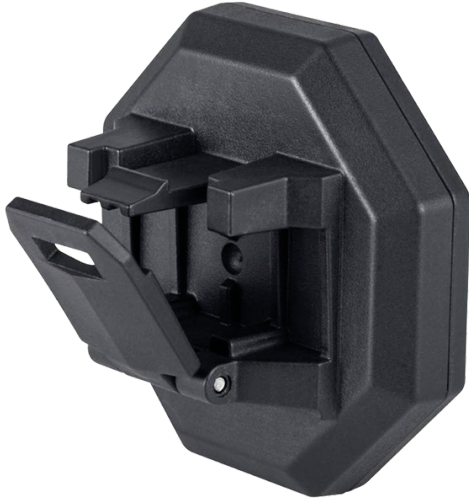

9TA48P05A

Magnetic base for 9TA48AA

Dimensions (mm)

Compatible with

Weight (kg)

9TA48P05A

70 x 70 x 40

9TA48AA