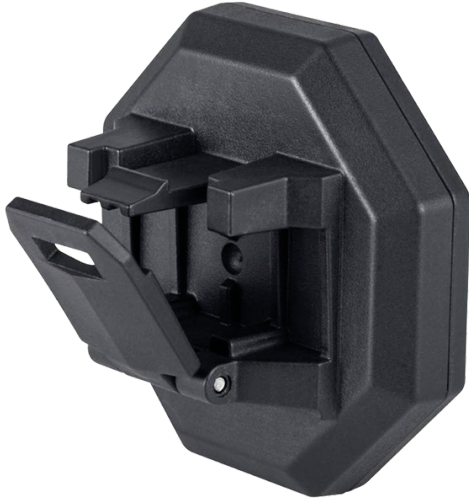

9TA48P05A

Magnetic base for 9TA48AA

	Dimensions (mm)	Compatible with	Weight (kg)
9TA48P05A	70 x 70 x 40	9TA48AA	80