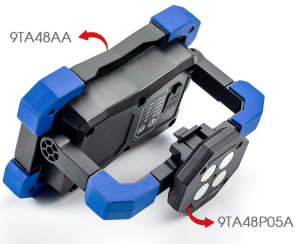

9TA48P05A

Magnetic base for 9TA48AA

Dimensions (mm)

Compatible with

Weight (kg)

9TA48P05A

70 x 70 x 40

9TA48AA