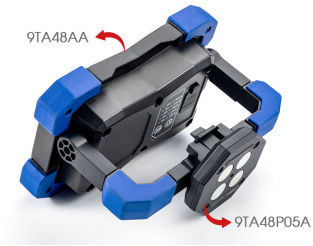

9TA48P05A

Magnetic base for 9TA48AA

	Dimensions (mm)	Compatible with	Weight (kg)
9TA48P05A	70 x 70 x 40	9TA48AA	80