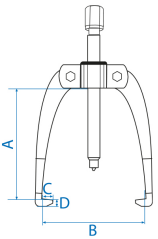

796227

Lightweight puller with 2 self-centering arms

- For an external extraction
- Self-centering arms

	A (mm)	B (mm)	C (mm)	D (mm)	Power (T)	Weight (kg)
79622741	80	80	10.7	7.9	1	0.47
79622743	122	116	11	8.1	3	0.87
79622745	161	160	14.2	11.1	5	1.79
79622748	202	200	19	14.5	8	3.26