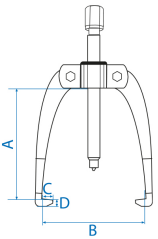

## Lightweight puller with 2 self-centering arms

- For an external extraction
- Self-centering arms

	A (mm)	B (mm)	C (mm)	D (mm)	Power (T)	Weight (kg)
79622741	80	80	10.7	7.9	1	0.47
79622743	122	116	11	8.1	3	0.87
79622745	161	160	14.2	11.1	5	1.79
79622748	202	200	19	14.5	8	3.26