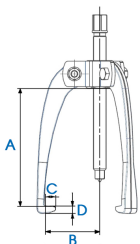

### Lightweight puller with 3 self-centering arms

- For an external extraction
- Self-centering arms

	C (mm)	D (mm)	Breadth of scope B Max (mm)	Deep capacity A (mm)	Power (T)	Weight (kg)
79632741T	10.7	7.9	80	80	1	0.59
79632743T	11	8.1	116	122	3	1.09
79632745T	14.2	11.1	160	161	5	2.28
79632748T	19	14.5	200	202	8	4.18