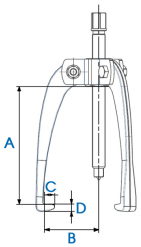

796327T

Lightweight puller with 3 self-centering arms

- For an external extraction
- Self-centering arms

	C (mm)	D (mm)	Breadth of scope B Max (mm)	Deep capacity A (mm)	Power (T)	Weight (kg)
79632741T	10.7	7.9	80	80	1	0.59
79632743T	11	8.1	116	122	3	1.09
79632745T	14.2	11.1	160	161	5	2.28
79632748T	19	14.5	200	202	8	4.18