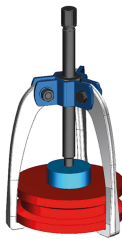

796327T

Lightweight puller with 3 self-centering arms

- For an external extraction
- Self-centering arms

	C (mm)	D (mm)	Breadth of scope B Max (mm)	Deep capacity A (mm)	Power (T)	Weight (kg)
79632741T	10.7	7.9	80	80	1	0.59
79632743T	11	8.1	116	122	3	1.09
79632745T	14.2	11.1	160	161	5	2.28
79632748T	19	14.5	200	202	8	4.18