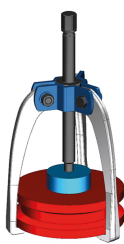

## 796327T

### Lightweight puller with 3 self-centering arms

- For an external extraction
- Self-centering arms

	C (mm)	D (mm)	Breadth of scope B Max (mm)	Deep capacity A (mm)	Power (T)	Weight (kg)
79632741T	10.7	7.9	80	80	1	0.59
79632743T	11	8.1	116	122	3	1.09
79632745T	14.2	11.1	160	161	5	2.28
79632748T	19	14.5	200	202	8	4.18