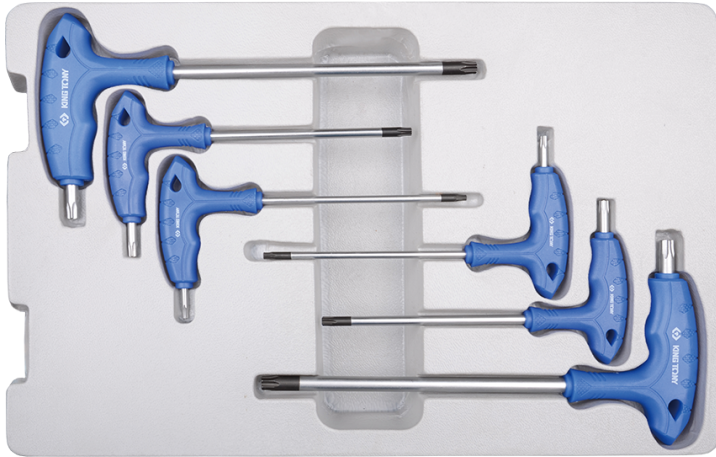

22306TR

M L-handle metric hex key module set - 6pcs

Dimensions L x W x H (mm) : 335 x 205 x 33
Weight (kg) : 0.46

	Series	Content
		1163TR T10, T15, T20, T25, T30, T40