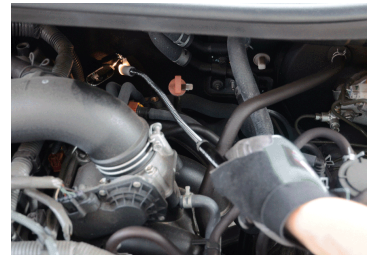

### 3 in 1 led flexible magnetic pick up tool

- To pick up hard to reach nuts and bolts.
- Light head works with 2 AA batteries - 2.2 V, 0.25 A (Not included).
- Inspection mirror: 50 x 25 mm
- To inspect hidden or narrow areas.
- Pivoting mirror with double ball joint.