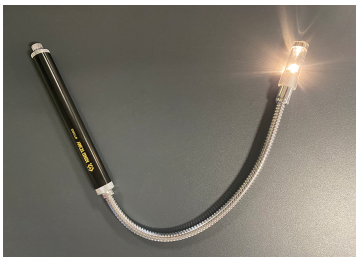

### 3 in 1 led flexible magnetic pick up tool

- To pick up hard to reach nuts and bolts.
- Light head works with 2 AA batteries - 2.2 V, 0.25 A (Not included).
- Inspection mirror: 50 x 25 mm
- To inspect hidden or narrow areas.
- Pivoting mirror with double ball joint.