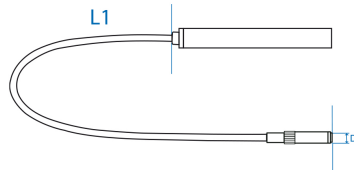

### 3 in 1 led flexible magnetic pick up tool

- To pick up hard to reach nuts and bolts.
- Light head works with 2 AA batteries - 2.2 V, 0.25 A (Not included).
- Inspection mirror: 50 x 25 mm
- To inspect hidden or narrow areas.
- Pivoting mirror with double ball joint.

	Length (mm)	ø D (mm)	Max lifting capacity (g)	Flexible length L1 (mm)	Weight (g)
9TQ02	450	13	1600	300	203