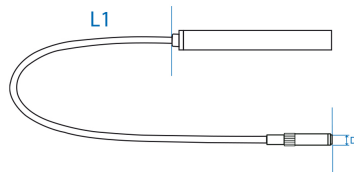

### 3 in 1 led flexible magnetic pick up tool

- To pick up hard to reach nuts and bolts.
- Light head works with 2 AA batteries - 2.2 V, 0.25 A (Not included).
- Inspection mirror: 50 x 25 mm
- To inspect hidden or narrow areas.
- Pivoting mirror with double ball joint.

	Length (mm)	ø D (mm)	Max lifting capacity (g)	Flexible length L1 (mm)	Weight (g)
9TQ02	450	13	1600	300	203