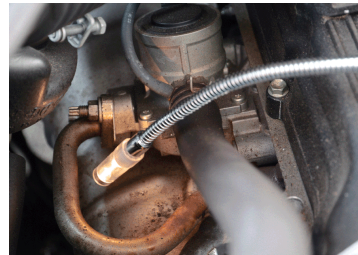

### 3 in 1 led flexible magnetic pick up tool

- To pick up hard to reach nuts and bolts.
- Light head works with 2 AA batteries - 2.2 V, 0.25 A (Not included).
- Inspection mirror: 50 x 25 mm
- To inspect hidden or narrow areas.
- Pivoting mirror with double ball joint.