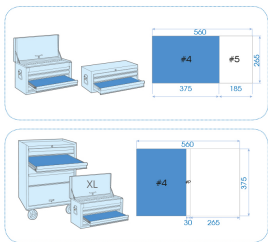

922308TR

TORX® key module set - 8pcs

Empty tray : 84922308PR
LxW Dimensions (mm) : 375 x 265
Weight (kg) : 1.1

- #4 (375 x 265 mm)

Series

Content

1163TR

T10, T15, T20, T25, T30, T40, T45, T50