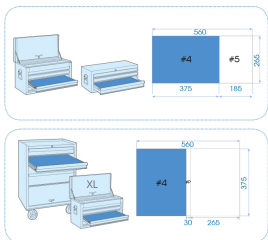

922308TR

TORX® key module set - 8pcs

Empty tray : 84922308PR
LxW Dimensions (mm) : 375 x 265
Weight (kg) : 1.1

- #4 (375 x 265 mm)

Series

Content

1163TR

T10, T15, T20, T25, T30, T40, T45, T50