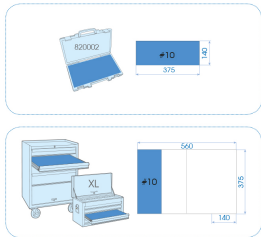

### Circlips pliers EVAWAVE set - 4 pcs

Weight (kg) : 0.8

- #10 (140 x 375 mm)

	Series	Content
	66HS	66HS07
	66SB	66SB07
	66HB	66HB07
	66SS	66SS07