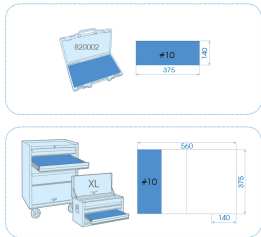

942154GPV

Circlips pliers EVAWAVE set - 4 pcs

Weight (kg) : 0.8

- #10 (140 x 375 mm)

	Series	Content
	66HS	66HS07
	66SB	66SB07
	66HB	66HB07
	66SS	66SS07