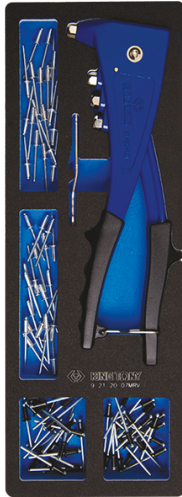

9212007MRV

Manual riveting pliers with rivets EVAWAVE tool set - 121 pcs

Weight (kg) : 0.91

- #10 (140 x 375 mm)
- 120 blind rivets: 4.8x10, 4.8x8, 4x10, 4x8, 4x10, 4x8 mm

Series

Content

2120101