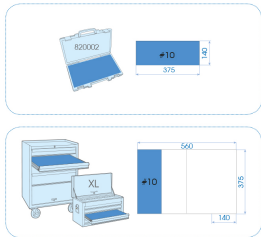

9212007MRV

Manual riveting pliers with rivets EVAWAVE tool set - 121 pcs

Weight (kg) : 0.91

- #10 (140 x 375 mm)
- 120 blind rivets: 4.8x10, 4.8x8, 4x10, 4x8, 4x10, 4x8 mm

Series

Content

2120101