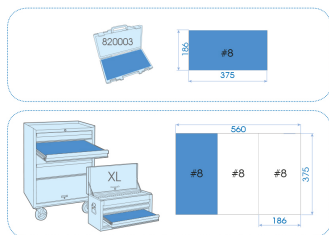

### M 1/2" 6 point metric socket and accessories set - 24 pcs

Empty box : 820003K  
 Dimensions L x W x H (mm) : 389 x 230 x 66  
 Weight (kg) : 5.08

- 6-point sockets
- EVA #8 (375 x 186 mm)
- 820003K Handy case
- 1/2" telescopic ratchet (90 teeth) with 4° take-up angle