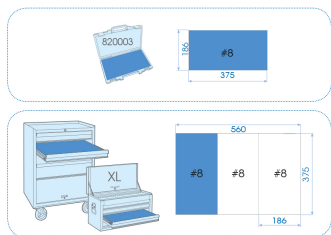

4524MRV04K

M

1/2" 6 point metric socket and accessories set - 24 pcs

Empty box : 820003K
Dimensions L x W x H (mm) : 389 x 230 x 66
Weight (kg) : 5.08

- 6-point sockets
- EVA #8 (375 x 186 mm)
- 820003K Handy case
- 1/2" telescopic ratchet (90 teeth) with 4° take-up angle

		Series	Content
			4335M 8, 10, 11, 12, 13, 14, 15, 16, 17, 18, 19, 21, 22, 23, 24, 27, 28, 30, 32 mm
			477322GS 477322GS
			4572 457212
			4251 125, 250 mm
			4793 4793