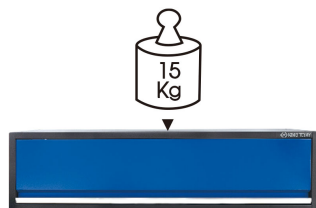

87D1121AKB

Extra large overhead cupboard

- Easy access and storage.
- Upward opening with jacks.
- Blue front, glossy finish.
- Black casing, matte finish.

87D1121AKB

Dimensions W x D x H (mm)

1360 x 281 x 350

Weight (kg)

17