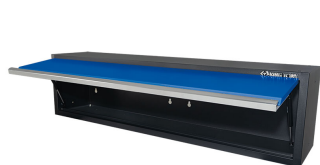

87D1121AKB

Extra large overhead cupboard

- Easy access and storage.
- Upward opening with jacks.
- Blue front, glossy finish.
- Black casing, matte finish.

87D1121AKB

Dimensions W x D x H (mm)

1360 x 281 x 350

Weight (kg)

17