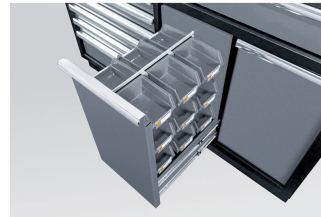

87D11AKGV

Full workshop storage solution (black/grey/wood) - 7 pcs

Weight (kg) : 146

Dimensions L x H x D (mm) : 1360 x 2000 x 490

Safety mechanism

Storage box

Garage bin

	Series	Content
	87D1123AKG	x1
	87D1121AKG	x1
	87D11071AKG	x2
	87D1106AKG	x2

KING TONY

Enjoy your work

87D1107AKG

x1