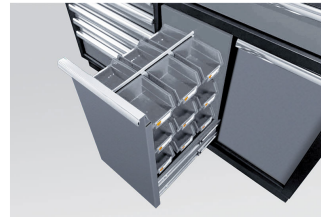

87D11AKGV

Full workshop storage solution (black/grey/wood) - 7 pcs

Weight (kg) : 146

Dimensions L x H x D (mm) : 1360 x 2000 x 490

Safety mechanism

Storage box

Garage bin

	Series	Content
	87D1123AKG	x1
	87D1121AKG	x1
	87D11071AKG	x2
	87D11AKGF	x2