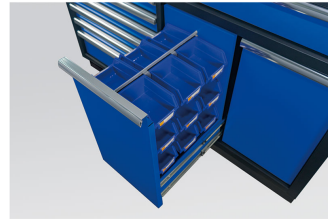

## 87D11AKBV

### Full workshop storage solution (black/blue/wood) - 7 pcs

Weight (kg) : 146

Dimensions L x H x D (mm) : 1360 x 2000 x 490

Safety mechanism

Storage box

Garage bin

Series

Content