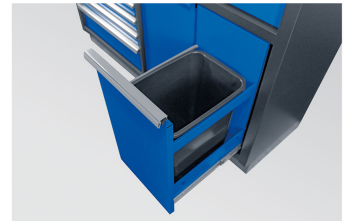

87D11AKBV

Full workshop storage solution (black/blue/wood) - 7 pcs

Weight (kg) : 146

Dimensions L x H x D (mm) : 1360 x 2000 x 490

Safety mechanism

Storage box

Garage bin

Series