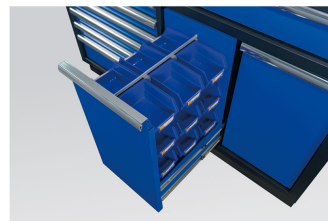

87D11AKBV

Full workshop storage solution (black/blue/wood) - 7 pcs

Weight (kg) : 146

Dimensions L x H x D (mm) : 1360 x 2000 x 490

Safety mechanism

Storage box

Garage bin

Series

Content

87D1123AKB

x1

87D11071AKB

x2

87D1121AKB

x1

87D11AKBF