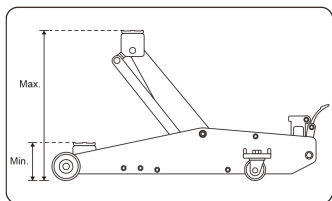

9TYE13120

Long Floor Hydraulic Jack (20 t)

CE

- Ideal for lifting Trucks or Buses.
- Extra foot pedal device provides quick set-up and rise.
- Speed control.
- Safety valve to avoid overloading.

	Capacity (ton)	Minimum height (mm)	Max height (mm)	Total length (mm)	Weight (kg)
9TYE13120AB	20	185	620	1600	241