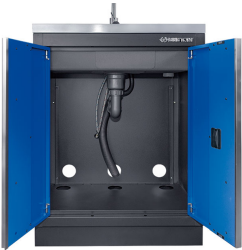

87D1119AKB

Washbasin cabinet

- Water tap & Stainless steel sink, easy to clean
- Equipped with a hand soap dispenser
- Central locking
- Blue front, glossy finish
- Black casing, matte finish

87D1119AKB

Dimensions W x D x H (mm)

680 x 464 x 948

Weight (kg)

33