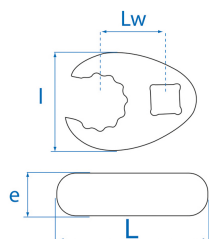

## M 3/8" Metric Crowfoot Wrench Insert

- Metric
- 12 points
- For difficult installation conditions
- Be careful to re-adjust torque before using
- Polished chrome finish

	Length L (mm)	Size (mm)	Square drive	Lw (mm)	L Width (mm)	E Thickness (mm)	Weight (g)
103110R	36.2	10	3/8"	17.1	27.8	8.8	38
103111R	36.2	11	3/8"	17	28	8.8	39
103112R	36.1	12	3/8"	16.8	27.8	8.3	36
103113R	36.1	13	3/8"	16.7	28	8.8	36
103114R	41	14	3/8"	20	31.8	10	54
103115R	41	15	3/8"	19.2	31.6	10	52
103116R	41	16	3/8"	19.5	31.6	10	50
103117R	45	17	3/8"	23.5	34.5	10.9	70
103118R	44.2	18	3/8"	22.5	34.2	11	66
103119R	44	19	3/8"	23	33	11	62