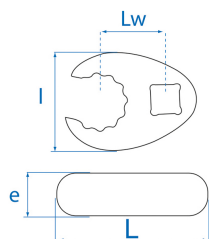

10311R

M 3/8" Metric Crowfoot Wrench Insert

- Metric
- 12 points
- For difficult installation conditions
- Be careful to re-adjust torque before using
- Polished chrome finish

	Length L (mm)	Size (mm)	Square drive	Lw (mm)	L Width (mm)	E Thickness (mm)	Weight (g)
103110R	36.2	10	3/8"	17.1	27.8	8.8	38
103111R	36.2	11	3/8"	17	28	8.8	39
103112R	36.1	12	3/8"	16.8	27.8	8.3	36
103113R	36.1	13	3/8"	16.7	28	8.8	36
103114R	41	14	3/8"	20	31.8	10	54
103115R	41	15	3/8"	19.2	31.6	10	52
103116R	41	16	3/8"	19.5	31.6	10	50
103117R	45	17	3/8"	23.5	34.5	10.9	70
103118R	44.2	18	3/8"	22.5	34.2	11	66
103119R	44	19	3/8"	23	33	11	62