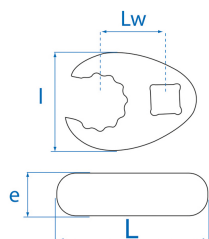

10312R

M 1/2" Metric Crowfoot Wrench Insert

- Metric
- 12 points
- For difficult installation conditions
- Be careful to re-adjust torque before using
- Polished chrome finish

	Length L (mm)	Size (mm)	Square drive	Lw (mm)	L Width (mm)	E Thickness (mm)	Weight (g)
103122R	54	22	1/2"	23	38.5	14	86
103124R	55	24	1/2"	24	38	14	74
103126R	61	26	1/2"	24	43	14	106
103127R	61	27	1/2"	25	43	14	104
103130R	68.7	30	1/2"	30	49	14	136
103132R	69.7	32	1/2"	30	50	14	136