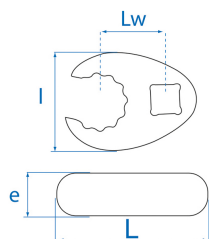

10313R

M 3/4" Metric Crowfoot Wrench Insert

- Metric
- 12 points
- For difficult installation conditions
- Be careful to re-adjust torque before using
- Polished chrome finish

	Length L (mm)	Size (mm)	Square drive	Lw (mm)	L Width (mm)	E Thickness (mm)	Weight (g)
103134R	84	34	3/4"	38	55.4	22	332
103135R	84	35	3/4"	39	55.4	22	324
103136R	84	36	3/4"	39	55.4	22	313
103138R	91	38	3/4"	43	61.5	23.8	493
103141R	91	41	3/4"	43	61.5	23.8	377
103146R	102	46	3/4"	47	70	25.1	519
103148R	107	48	3/4"	47	70	25.1	493
103150R	107	50	3/4"	48	70	25.1	490