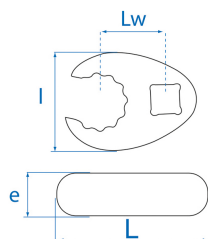

10313R

M 3/4" Metric Crowfoot Wrench Insert

- Metric
- 12 points
- For difficult installation conditions
- Be careful to re-adjust torque before using
- Polished chrome finish

	Length L (mm)	Size (mm)	Square drive	Lw (mm)	L Width (mm)	E Thickness (mm)	Weight (g)
103134R	84	34	3/4"	38	55.4	22	332
103135R	84	35	3/4"	39	55.4	22	324
103136R	84	36	3/4"	39	55.4	22	313
103138R	91	38	3/4"	43	61.5	23.8	493
103141R	91	41	3/4"	43	61.5	23.8	377
103146R	102	46	3/4"	47	70	25.1	519
103148R	107	48	3/4"	47	70	25.1	493
103150R	107	50	3/4"	48	70	25.1	490