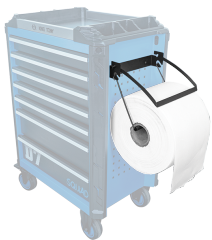

87SQ351A

Paper holder (SQUAD Series)

- For 280mm wide paper rolls
- The paper holder can be used independently or inserted on top of the trash bin and used simultaneously

Dimensions L x D (mm)

Depth (mm)

Width (mm)

Weight (g)

87SQ351A

308

280

880