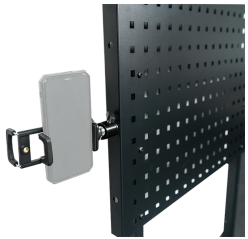

87SQ332A

Height (mm)

52

Width (mm)

200

Weight (g)

140