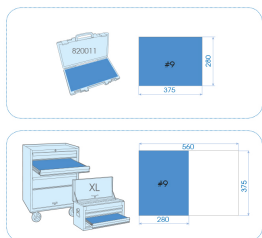

### 12 PC. VDE Insulated Screwdriver Set for Tool Trolley

Weight (kg) : 1.30

- #9 (280 x 375 mm)

	Series	Content
	⊕	1471 PH0x75, PH1x100, PH2x100, PH3x150
	⊖	1472 3x75, 4x100, 3.5x100, 5.5x125, 6.5x150, 8x175
	1474	1x125, 2x150