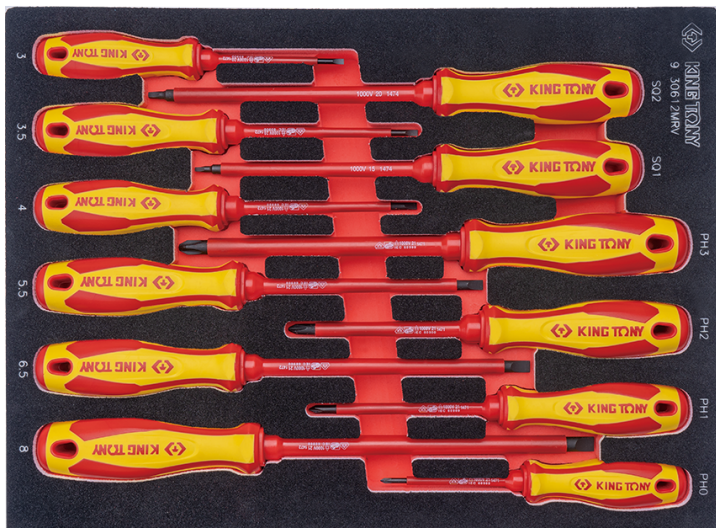

## 930612MRV

### 12 PC. VDE Insulated Screwdriver Set for Tool Trolley

Weight (kg) : 1.30

- #9 (280 x 375 mm)

	Series	Content
	⊕	1471 PH0x75, PH1x100, PH2x100, PH3x150
	⊖	1472 3x75, 4x100, 3.5x100, 5.5x125, 6.5x150, 8x175
	1474	1x125, 2x150