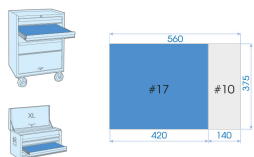

### **M** 32 PC. 1/2" DR. VDE Insulated Socket Set for Tool Trolley

Weight (kg) : 4.07

- #17 (420 x 375 mm)
- 84700003BS2 offered (2x 187x43x43mm storage trays)

|  |   | Series      | Content  |
|---|---|-------------|--|
|  |  | <b>1/2"</b> | 4025VE H4, H5, H6, H8, H10   |
|  |  | <b>1/2"</b> | 4035VE H4, H5, H6, H8, H10   |
|  |  | <b>1/2"</b> | 4251VE 5, 10   |
|  |  | <b>1/2"</b> | 4335VE 8, 10, 11, 12, 13, 14, 15, 16, 17, 18, 19, 20, 21, 22, 24, 27, 30, 32 |
|  |  | <b>1/2"</b> | 4178VE 4178VE08  |
|  |  | <b>1/2"</b> | 4771VE 4771VE10  |
|  |   | 84700003BS2 | -  |