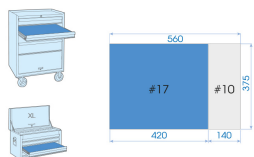

945VE02MRVP

M 32 PC. 1/2" DR. VDE Insulated Socket Set for Tool Trolley

Weight (kg) : 4.07

- #17 (420 x 375 mm)
- 84700003BS2 offered (2x 187x43x43mm storage trays)

		Series	Content
		1/2"	4025VE H4, H5, H6, H8, H10
		1/2"	4035VE H4, H5, H6, H8, H10
		1/2"	4251VE 5, 10
		1/2"	4335VE 8, 10, 11, 12, 13, 14, 15, 16, 17, 18, 19, 20, 21, 22, 24, 27, 30, 32
		1/2"	4178VE 4178VE08
		1/2"	4771VE 4771VE10
		84700003BS2	-