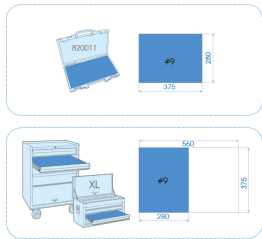

912FVE15MRV

M 15 PC. VDE Insulated Open End Wrench Set for Tool Trolley

Weight (kg) : 1.96

■ #9 (280 x 375 mm)

Series

Content

10FOVE

7, 8, 9, 10, 11, 12, 13, 14, 16, 17, 18, 19, 21, 22, 24