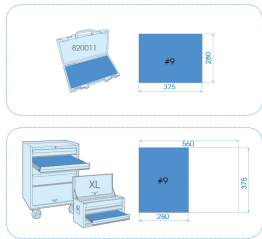

## 912FVE15MRV

**M** 15 PC. VDE Insulated Open End Wrench Set for Tool Trolley

Weight (kg) : 1.96

■ #9 (280 x 375 mm)

Series

Content

10FOVE

7, 8, 9, 10, 11, 12, 13, 14, 16, 17, 18, 19, 21, 22, 24