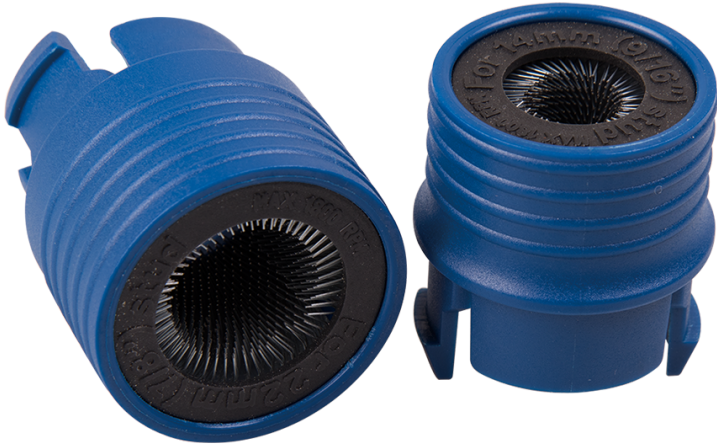

9BK72

Stud cleaning brush

- For quick and easy cleaning of corrosion from studs.
- Quick and easy attachment to the 1/2" handle 9BK711 (sold separately).

	Length (mm)	Weight (g)
9BK7212	12	25.2
9BK7213	13	25.4
9BK7214	14	25
9BK7216	16	25.6
9BK7222	22	33.6
9BK7228	28	38