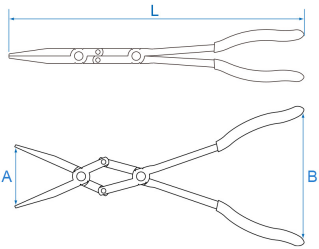

6339

Angled, extra-long, double-joint half-round nose pliers

- Double joint and slim profile, for working in hard-to-reach places, even single-handed.
- Serrated nose for good grip.
- Thin serrated
- Half-round jaws
- Slim profile
- Double joint
- Grip material - PVC

	A (mm)	B (mm)	L (mm)	Weight (g)
633913C	50	110	335	369