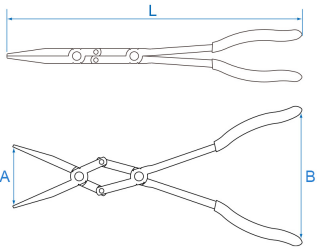

6339

Angled, extra-long, double-joint half-round nose pliers

- Double joint and slim profile, for working in hard-to-reach places, even single-handed.
- Serrated nose for good grip.
- Thin serrated
- Half-round jaws
- Slim profile
- Double joint
- Grip material - PVC

	A (mm)	B (mm)	L (mm)	Weight (g)
633913C	50	110	335	369