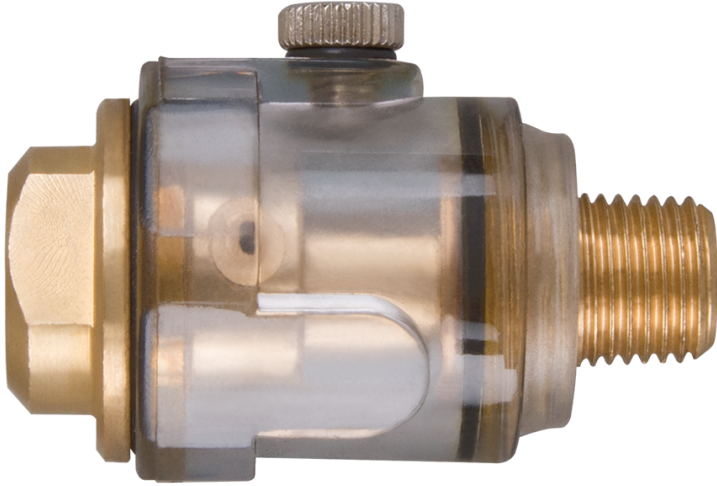

## 3341171

### Mini Lubricator

- Install in the air hose to provide automatic lubrication.

3341171

Air inlet (inch)

1/4"

Weight (g)

90