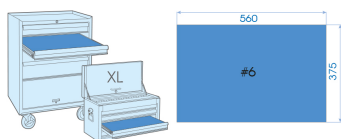

944803MPV

M 1/2" impact sockets EVAWAVE tool set, torque wrench, accessories and Air blow gun - 41 pcs

Weight (kg) : 9.5

■ #6 (560 x 375mm)

	Series	Content
	 4260P	75, 125 mm
	  4435M	10, 11, 12, 13, 14, 15, 16, 17, 18, 19, 21, 22, 24 mm
	  4535M	10, 11, 12, 13, 14, 15, 16, 17, 18, 19, 21, 22, 24, 27, 30, 32 mm
	 4945M	17, 19, 21 mm
	SY211M*	SY211M*
	3341171	3341171
	 33481095	33481095
	 34_23_A	344231A