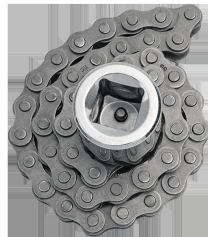

3209

1/2" chain socket for oil filter

- Suitable for removing all kinds of oil filter on vehicles.
- Chain designed to easily remove stubborn oil filters.
- Easy to use with a 1/2" ratchet.

Capacity (mm)

Weight (g)

3209120

60~120

302

3209135

60~135

333

3209220