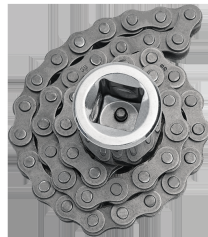

### 1/2" chain socket for oil filter

- Suitable for removing all kinds of oil filter on vehicles.
- Chain designed to easily remove stubborn oil filters.
- Easy to use with a 1/2" ratchet.

Capacity (mm)