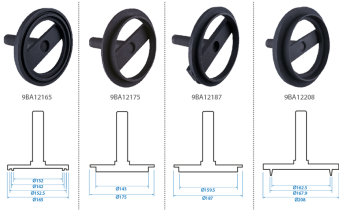

9BA12

Plug-In Tool For Shaft Seals

- For trucks.
- Use with a rubber hammer.
- Designed to fit axle seals without damaging them.

	ø (mm)	Compatible with	Weight (g)
9BA12165	165	Mercedes-Benz Actros FA	222
9BA12175		175	Mercedes Actros AP - Rear axles
9BA12187	187	Mercedes-Benz Actros FA	253
9BA12208	208	Mercedes-Benz. MAN. DAF	378