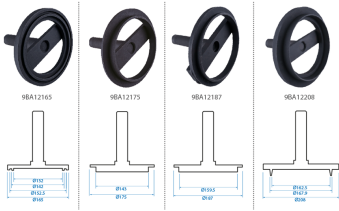

9BA12

Plug-In Tool For Shaft Seals

- For trucks.
- Use with a rubber hammer.
- Designed to fit axle seals without damaging them.

	ø (mm)	Compatible with	Weight (g)
9BA12165	165	Mercedes-Benz Actros FA	222
9BA12175	175		Mercedes Actros AP - Rear axles
9BA12187	187	Mercedes-Benz Actros FA	253
9BA12208	208	Mercedes-Benz. MAN. DAF	378