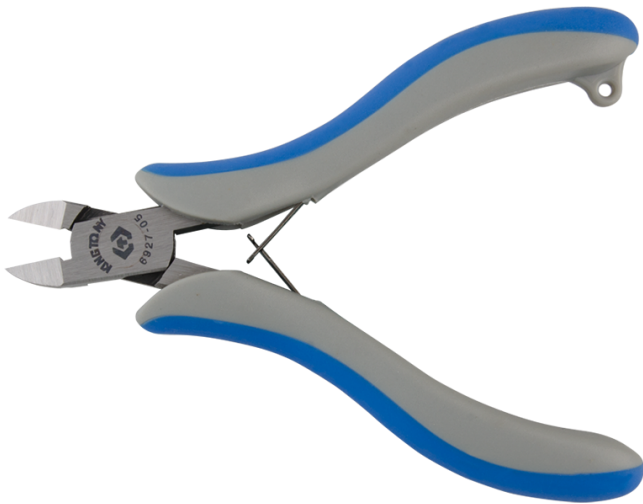

6927

Diagonal Precision Cutting Pliers, for plastic

- For cutting plastics
- Cutting edges with small bevel

	A (mm)	B (mm)	C (mm)	L (mm)	Weight (g)
692705	10.3	11.5	7.1	118	71