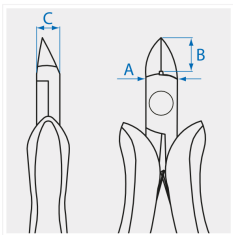

6927

Diagonal Precision Cutting Pliers, for plastic

- For cutting plastics
- Cutting edges with small bevel

	A (mm)	B (mm)	C (mm)	L (mm)	Weight (g)
692705	10.3	11.5	7.1	118	71