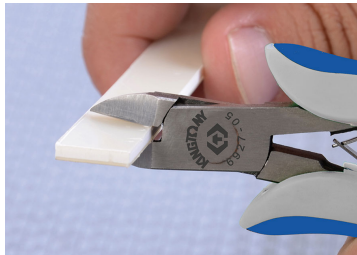

6927

Diagonal Precision Cutting Pliers, for plastic

- For cutting plastics
- Cutting edges with small bevel

	A (mm)	B (mm)	C (mm)	L (mm)	Weight (g)
692705	10.3	11.5	7.1	118	71