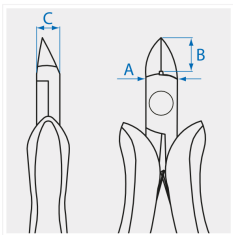

### Diagonal Precision Cutting Pliers, for plastic

- For cutting plastics
- Cutting edges with small bevel

	A (mm)	B (mm)	C (mm)	L (mm)	Weight (g)
692705	10.3	11.5	7.1	118	71