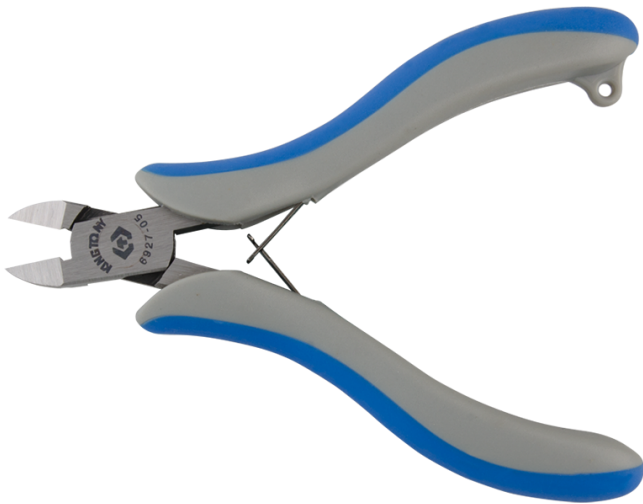

### Diagonal Precision Cutting Pliers, for plastic

- For cutting plastics
- Cutting edges with small bevel

	A (mm)	B (mm)	C (mm)	L (mm)	Weight (g)
692705	10.3	11.5	7.1	118	71