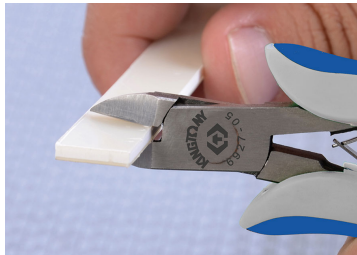

### Diagonal Precision Cutting Pliers, for plastic

- For cutting plastics
- Cutting edges with small bevel

	A (mm)	B (mm)	C (mm)	L (mm)	Weight (g)
692705	10.3	11.5	7.1	118	71