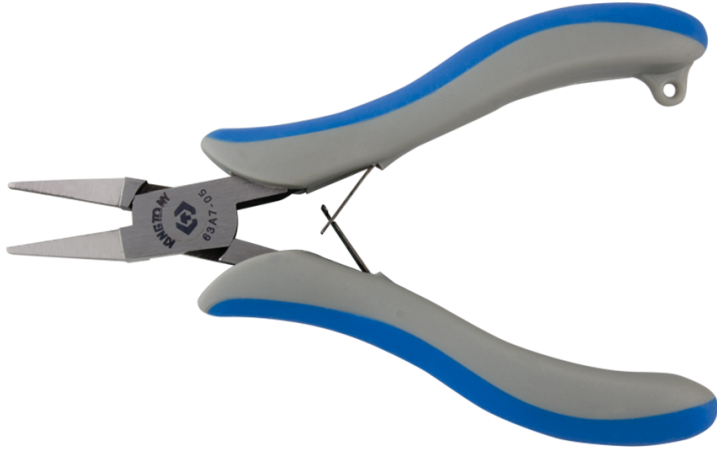

# 63A7

## Short flat nose precision pliers

- Short flat nose

	A (mm)	B (mm)	C (mm)	D (mm)	E (mm)	L (inch)	Weight (g)
63A705	11.5	24.7	7.5	3.3	1.8	5	75