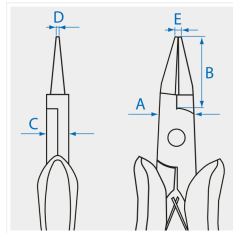

## Short flat nose precision pliers

- Short flat nose

	A (mm)	B (mm)	C (mm)	D (mm)	E (mm)	L (inch)	Weight (g)
63A705	11.5	24.7	7.5	3.3	1.8	5	75