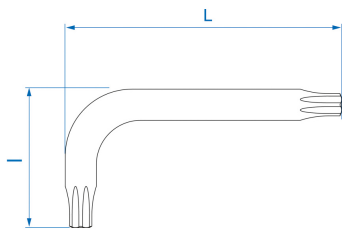

## Extra long TORX® Key

- Extra long version
- SNCM-V steel
- Polished and chrome plated finish
- Ideal for small spaces

	N° Tip	L (mm)	l (mm)	Weight (kg)
1123A10R	T10	93	17	0.001
1123A15R	T15	105	18	0.003
1123A20R	T20	119	18	0.005
1123A25R	T25	135	19	0.008
1123A27R	T27	153	21	0.016
1123A30R	T30	174	25	0.028
1123A40R	T40	190	29	0.045
1123A45R	T45	215		31
1123A50R	T50	238	36	0.155