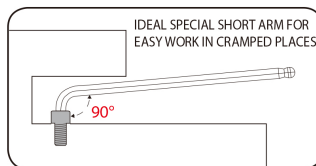

## Extra long Hex Key

- Extra long version
- SNCM-V steel
- Polished and chrome plated finish
- Ideal for small spaces

	Size tip (mm)	L (mm)	l (mm)	Weight (kg)
1120A15MR	H1.5	97	10	0.001
1120A25MR	H2.5	120	12	0.005
1120A02MR	H2	107	11	0.003
1120A03MR	H3	134	14	0.008
1120A04MR	H4	153	17	0.016
1120A05MR	H5	174	20	0.028
1120A06MR	H6	197	24	0.046
1120A08MR	H8	216	30	0.093
1120A10MR	H10	242	36	0.16