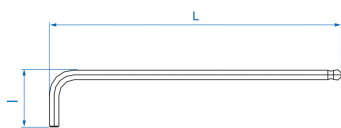

## Extra long Hex Key

- Extra long version
- SNCM-V steel
- Polished and chrome plated finish
- Ideal for small spaces

	Size tip (mm)	L (mm)	l (mm)	Weight (kg)
1120A15MR	H1.5	97	10	0.001
1120A25MR	H2.5	120	12	0.005
1120A02MR	H2	107	11	0.003
1120A03MR	H3	134	14	0.008
1120A04MR	H4	153	17	0.016
1120A05MR	H5	174	20	0.028
1120A06MR	H6	197	24	0.046
1120A08MR	H8	216	30	0.093
1120A10MR	H10	242	36	0.16