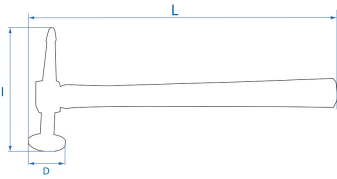

9CF131

Curved pein & finishing hammer

- Curved pein and finishing hammer
- 1 flat round head
- 1 curved tip
- Hickory handle

	ø D (mm)	L (mm)	l (mm)	Weight (g)
9CF131	40	325	140	467