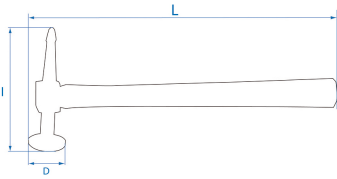

### Curved pein & finishing hammer

- Curved pein and finishing hammer
- 1 flat round head
- 1 curved tip
- Hickory handle

	ø D (mm)	L (mm)	l (mm)	Weight (g)
9CF131	40	325	140	467