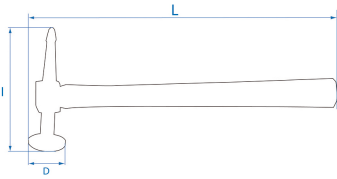

### Curved pein & finishing hammer

- Curved pein and finishing hammer
- 1 flat round head
- 1 curved tip
- Hickory handle

KING TONY	ø D (mm)	L (mm)	l (mm)	Weight (g)
9CF131	40	325	140	467