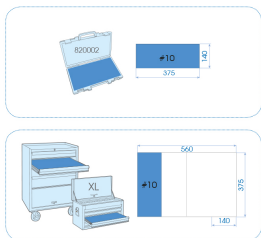

990135MRE

M Flare nut wrenches and L-wrenches
EVAWAVE tool set - 15 pcs

Weight (kg) : 1.27

■ #10 (140 x 375 mm)

		Series	Content
		1930	8x10, 10x12, 11x13, 12x14, 17x19, 19x22
		1120MR	H1.5, H2, H2.5, H3, H4, H5, H6, H8, H10