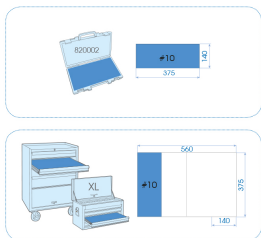

## 990135MRE

**M** Flare nut wrenches and L-wrenches  
EVAWAVE tool set - 15 pcs

Weight (kg) : 1.27

■ #10 (140 x 375 mm)

		Series	Content
		1930	8x10, 10x12, 11x13, 12x14, 17x19, 19x22
		1120MR	H1.5, H2, H2.5, H3, H4, H5, H6, H8, H10