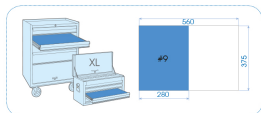

## 99040SRV01

**S** EVAWAVE set with 1/4", 3/8" and 1/2" sockets and combination wrench - 40 pcs

Weight (kg) : 3

■ #9 (280 x 375 mm)

		Series	Content
		<b>1/4"</b>	2330S 5/32", 3/16", 7/32", 1/4", 9/32"
		<b>3/8"</b>	3330S 1/2", 9/16", 5/8", 3/8", 7/16"
		<b>1/2"</b>	4330S 15/16", 1", 1-1/8", 1-1/4", 5/8", 11/16", 3/4", 13/16", 7/8", 5/16", 11/32", 3/8", 7/16", 1/2"
		5060	1/4", 5/16", 3/8", 7/16", 1/2", 9/16", 5/8", 11/16", 3/4", 7/8", 15/16", 1"