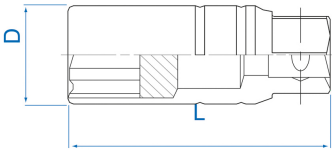

463014RC

M 1/2" Spark plugs sockets 12 points

DIN3120

- Rubber inside sleeve
- Chrome Vanadium, polished chrome finish

	Size (mm)	ø D (mm)	Hex drive	L (mm)	Weight (g)
463014RC	14	19.05		70	70