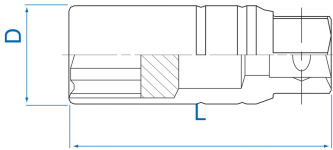

463014RC

M 1/2" Spark plugs sockets 12 points

DIN3120

- Rubber inside sleeve
- Chrome Vanadium, polished chrome finish

	Size (mm)	ø D (mm)	Hex drive	L (mm)	Weight (g)
463014RC	14	19.05		70	70