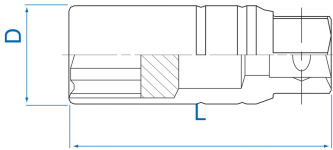

463016M

M S 1/2" Spark plugs sockets 12 points

DIN3120

- Rubber inside sleeve
- Chrome Vanadium, polished chrome finish

|  | Size (mm) | Dimension (Inch) | ø D (mm) | Hex drive | L (mm) | Weight (g) |
|--|-----------|------------------|----------|-----------|--------|------------|
| 463016M | 16 | 5/8" | 20,75 | | 70 | 72 |