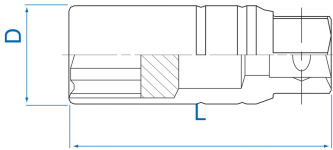

463021M

M S 1/2" Spark plugs sockets 12 points

DIN3120

- Rubber inside sleeve
- Chrome Vanadium, polished chrome finish

	Size (mm)	Dimension (Inch)	ø D (mm)	Hex drive	L (mm)	Weight (g)
463021M	20,8 (13/16")	13/16"	27,7	Oui	70	142