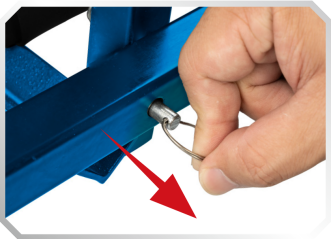

87C26AB

Convertible stool into creeper trolley

- Cushioned foam seat for user comfort.
- 6 rotating wheels for a full mobility.
- Large vinyl cushion for greater comfort while working.
- Robust and durable steel construction.
- 360° rotating wheels for easy movement.
- Converts easily from stool into creeper trolley.
- Cushioned foam seat, comfortable and soft to prevent fatigue.
- Max load weight: 136 kg