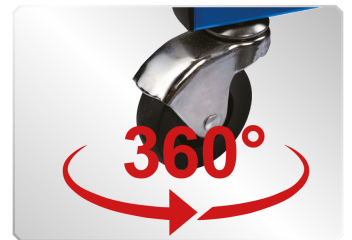

87C26AB

Convertible stool into creeper trolley

- Cushioned foam seat for user comfort.
- 6 rotating wheels for a full mobility.
- Large vinyl cushion for greater comfort while working.
- Robust and durable steel construction.
- 360° rotating wheels for easy movement.
- Converts easily from stool into creeper trolley.
- Cushioned foam seat, comfortable and soft to prevent fatigue.
- Max load weight: 136 kg

87C26AB

Dimensions (mm)

1020 x 430 x 135

Weight (kg)

8.9