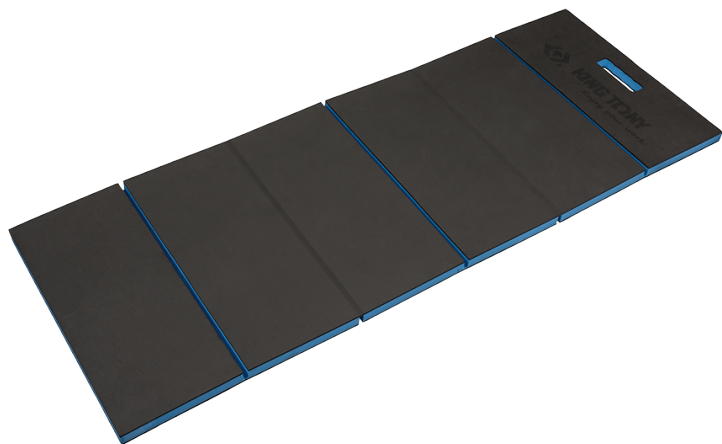

### Floor mat

- Folding mat allowing mechanics to work while seating, kneeling or laying.
- Comes with straps; may be stored folded and hung up for convenient storage.
- Oil and chemical resistant.

Length L (mm)

Dimensions (mm)

L Width (mm)

E Thickness (mm)

Weight (g)

9TG22

1150 x 420 x 24

991