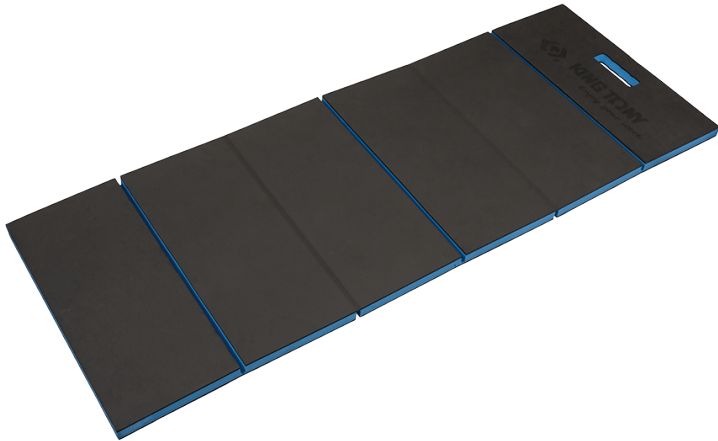

### Floor mat

- Folding mat allowing mechanics to work while seating, kneeling or laying.
- Comes with straps; may be stored folded and hung up for convenient storage.
- Oil and chemical resistant.

Length L (mm)

Dimensions (mm)

L Width (mm)

E Thickness (mm)

Weight (g)

9TG22

1150 x 420 x 24

991