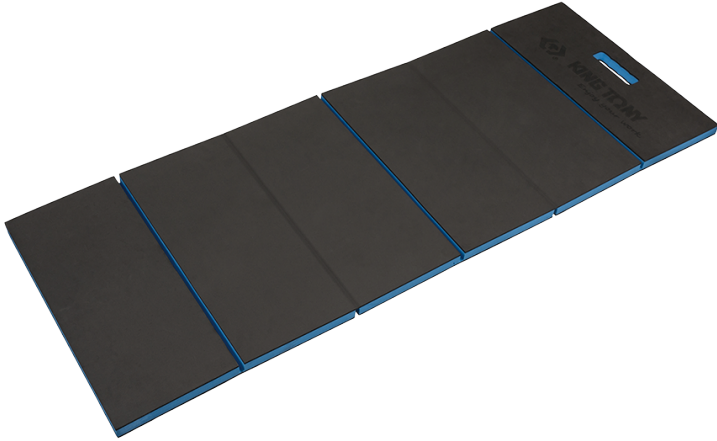

9TG22

Floor mat

- Folding mat allowing mechanics to work while seating, kneeling or laying.
- Comes with straps; may be stored folded and hung up for convenient storage.
- Oil and chemical resistant.

Length L (mm)

Dimensions (mm)

L Width (mm)

E Thickness (mm)

Weight (g)

9TG22

1150 x 420 x 24

991