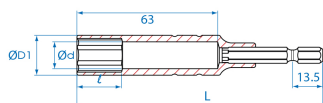

76C

M

6 point deep bit socket

- Total length of 110 mm, ideal for great depths.
- 63 mm deep socket to fit many bolts.
- Ideal for screwdrivers.
- Made of chrome vanadium (Cr-V) steel.

	d (mm)	D1 (mm)	Size tip (mm)	L (mm)	l (mm)	Weight (g)
76C1108M	7	13.8	8	110	12	71
76C1110M	9	14.8	10	110	15	67
76C1112M	11	16.8	12	110	18	74
76C1113M	12	17.8	13	110	20	79
76C1114M	13	19.8	14	110	21	99
76C1117M	16	23.8	17	110	26	139
76C1119M	18	25.8	19	110	29	158
76C1121M	20	27.8	21	110	30	161
76C1123M	22	29.8	23	110	30	200
76C1124M	23	31.8	24	110	30	216