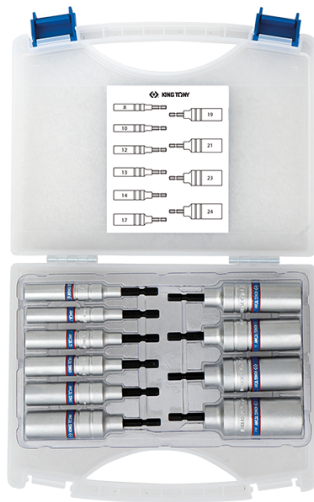

1010CMR

M 6 point deep bit socket set - 10 pieces

Weight (kg) : 1.66

Dimensions L x W x H (mm) : 257x200x52

- Total length of 110 mm, ideal for great depths.
- 63 mm deep socket to fit many bolts.
- Ideal for screwdrivers.
- Made of chrome vanadium (Cr-V) steel.

Series

Content

76C

8, 10, 12, 13, 14, 17, 19, 21, 23, 24