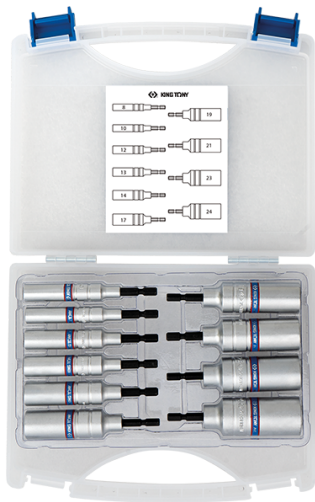

1010CMR

M 6 point deep bit socket set - 10 pieces

Weight (kg) : 1.66

Dimensions L x W x H (mm) : 257x200x52

- Total length of 110 mm, ideal for great depths.
- 63 mm deep socket to fit many bolts.
- Ideal for screwdrivers.
- Made of chrome vanadium (Cr-V) steel.

Series

Content

76C

8, 10, 12, 13, 14, 17, 19, 21, 23, 24