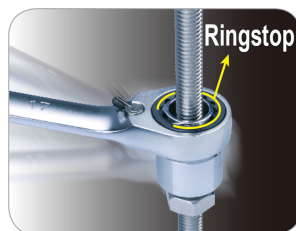

### **M** Portable Metric Reversible Ringstop Speed Wrenches Set - 12 pcs

Weight (kg) : 1.73

- Easy to identify.
- Quick storage.
- Compact case: fits in one hand.
- Polished chrome finish.
- Chrome vanadium alloy steel.
- 5° return angle (72 teeth).
- Take - up: 13°.
- Reversible.
- With its anti-slip ring, it will not slip off the fastener head , you'll work faster, and increase productivity and safety.