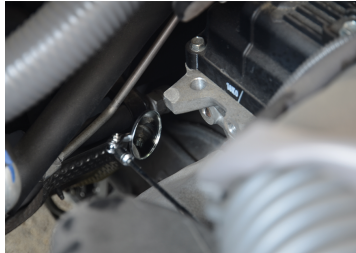

9TQ21

3-in-1 telescopic magnetic handle

- 3 in 1: magnetic finger, inspection mirror and needle.
- 38 mm diameter inspection mirror for inspecting hidden or narrow areas.
- Rotating mirror for 360° vision.
- Needle for cleaning wiper nozzle outlet.
- Can also be used as a scribing tip.
- Extendable up to 635 mm.
- 600 g magnetic power.