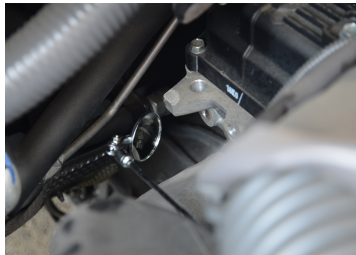

### 3-in-1 telescopic magnetic handle

- 3 in 1: magnetic finger, inspection mirror and needle.
- 38 mm diameter inspection mirror for inspecting hidden or narrow areas.
- Rotating mirror for 360° vision.
- Needle for cleaning wiper nozzle outlet.
- Can also be used as a scribing tip.
- Extendable up to 635 mm.
- 600 g magnetic power.