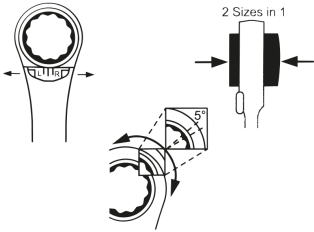

3739NM

M Metric Double Box-End Speed Wrench

- Metric.
- Straight.
- 4 Dimensions in 1 wrench.
- 5° Take-up angle.
- Reversible.
- Polished chrome finish.

	Length L (mm)	Dimensions (mm)	D1 (mm)	D2 (mm)	H1 (mm)	H2 (mm)	Weight (g)
3739N1619M	230	16x17x18x19	31.5	33.5	20.2	21.9	233
3739N0813M	150	8x10x12x13	20.2	24.8	13.8	16.8	89
3739N0811M	150	8x9x10x11	20.2	21.8	13.8	14.6	68
3739N1215M	190	12x13x14x15	26.5	29.5	17.1	18.0	150